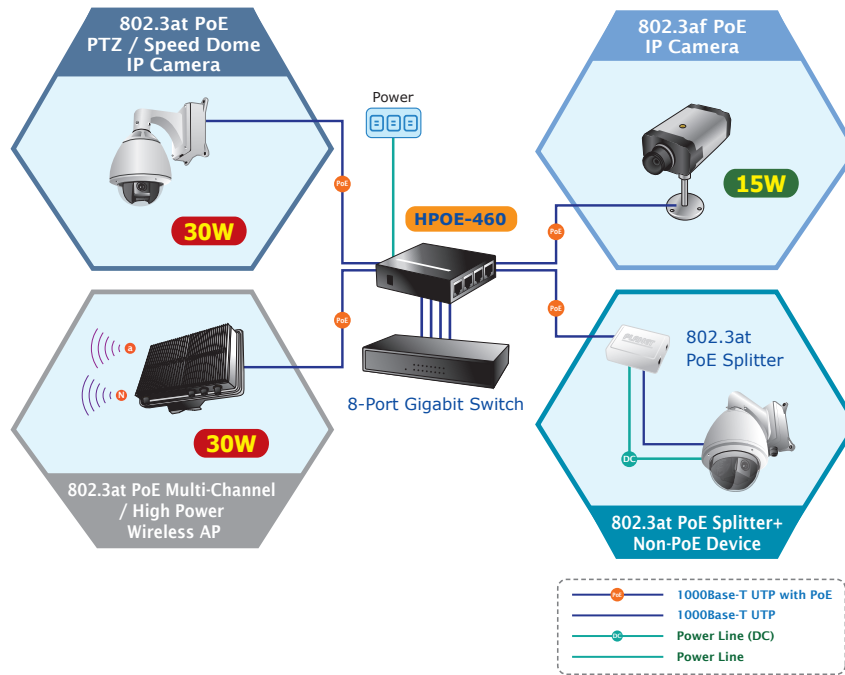

### Power over Ethernet

- Complies with IEEE 802.3, IEEE 802.3u, IEEE 802.3ab 10/100/1000Base-T Ethernet standard
- IEEE 802.3at and IEEE 802.3af Power over Ethernet Mid-Span PSE
- Provides DC 52V power over RJ-45 Ethernet cable to IEEE 802.3at / 802.3af compliant devices ( up to 4 PD devices)
- PoE power up to 30.8 watts (802.3at PoE) / 15.4 watts (802.3af PoE) for each PoE port
- Remote power feeding up to 100m
- Full power support for each PoE port
- Automatically detects the powered device (PD)
- Circuit protection prevents power interference between ports
- 100~240V AC, 50/60Hz, 2A universal power supply adapter with DC 52V / 2.31A power output

### Hardware

- Desktop palm size, wall mountable
- LED indicator power input indication
- FCC Part 15 Class B, CE
- Plug & play

### Quick and Easy PoE Network Deployment

With 4 **10/100/1000Base-T** Gigabit Ethernet ports, the HPOE-460 supports 52V DC power for any remote 802.3af / 802.3at powered device (PD) without affecting **data** transmission performance. Supporting PoE power budget of **120 watts**, the HPOE-460 provides sufficient 15.4 / 30.8-watt PoE power up to 4 remote PD devices. It offers a cost-effective and quick solution to upgrading network system to IEEE 802.3af / IEEE 802.3at Power over Ethernet system without replacing the existing Ethernet Switch. There are 8 RJ-45 STP ports on the front panel of the HPOE-460, in which 4 ports in the right direction function as **"Data input"** and the other half in the left direction function as **"PoE (Data and Power) output"**. The 4 **"PoE (Data and Power) output"** ports are also the power injectors that transmit DC voltage to the CAT. 5/5e/6 cable and transfer data and power simultaneously between the Injectors and Splitters.