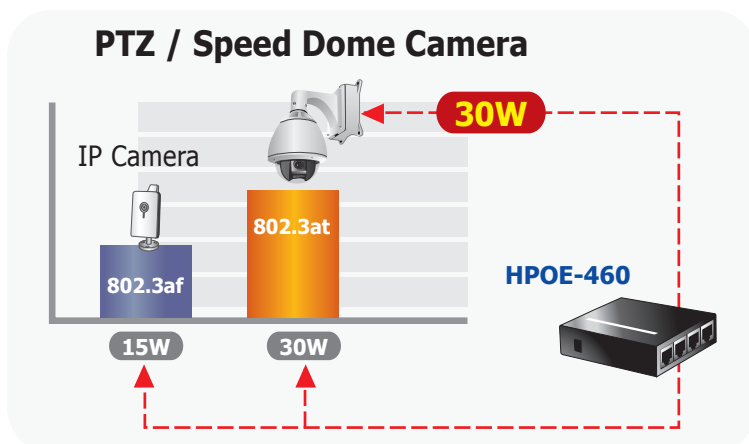

### High Power PoE for SOHO PoE Applications

PLANET HPOE-460 is the next generation 4-Port **Gigabit** High Power PoE injector Hub, featuring both **IEEE 802.3af** and **High Power IEEE 802.3at** PoE standards that combine up to **30-watt** power output and data per port over one CAT 5/5e/6 Ethernet cable. The HPOE-460 is designed specifically to meet the growing demand for higher power consuming network PDs (powered devices) such as **PTZ** (Pan, Tilt & Zoom) / **Speed Dome IP cameras**, multi-channel (802.11a/b/g/n) wireless LAN access points and other network devices in SOHO and SMB network applications.

The IEEE 802.3at Power over Ethernet Standard is defined to provide each PoE device with maximum up to 30-watt input power which is twice as much as that of the conventional 802.3af PoE PSE. The IEEE 802.3at PoE Standard is an ideal solution to fulfilling the high power requirements directly via the RJ-45 interface. Compliant with IEEE 802.3at, the HPOE-460 possesses stronger power capability than the existing 802.3af PoE PSE.