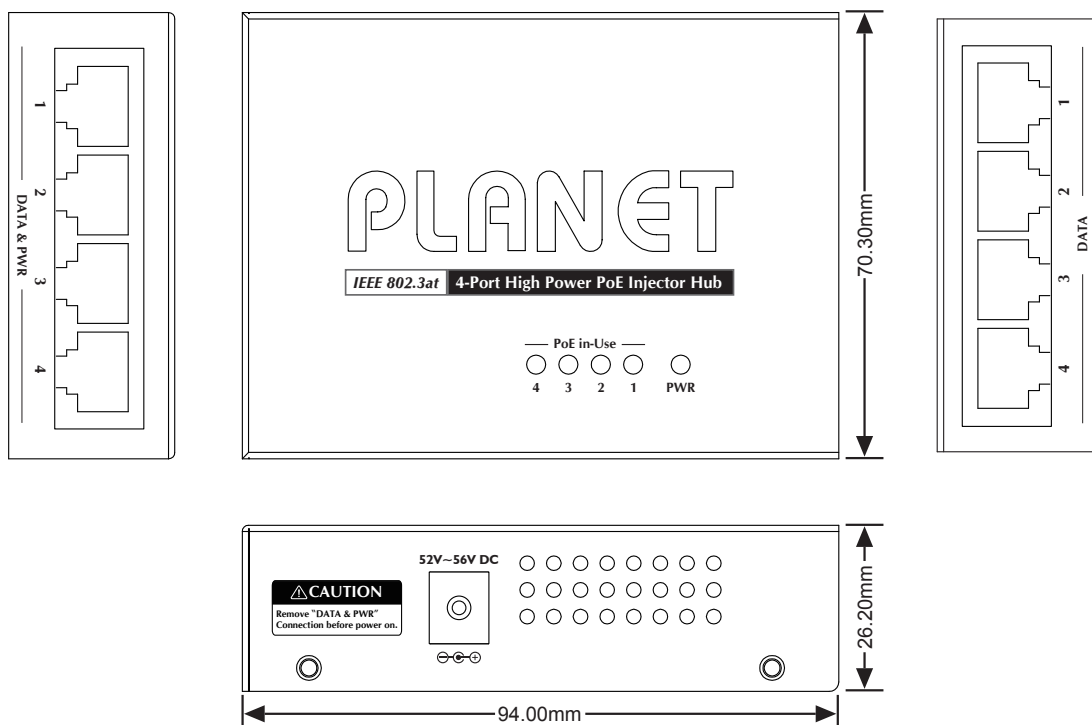

### Quick and Easy PoE Network Deployment

With 4 **10/100/1000Base-T** Gigabit Ethernet ports, the HPOE-460 supports 52V DC power for any remote 802.3af / 802.3at powered device (PD) without affecting **data** transmission performance. Supporting PoE power budget of **120 watts**, the HPOE-460 provides sufficient 15.4 / 30.8-watt PoE power up to 4 remote PD devices. It offers a cost-effective and quick solution to upgrading network system to IEEE 802.3af / IEEE 802.3at Power over Ethernet system without replacing the existing Ethernet Switch. There are 8 RJ-45 STP ports on the front panel of the HPOE-460, in which 4 ports in the right direction function as **"Data input"** and the other half in the left direction function as **"PoE (Data and Power) output"**. The 4 **"PoE (Data and Power) output"** ports are also the power injectors that transmit DC voltage to the CAT. 5/5e/6 cable and transfer data and power simultaneously between the Injectors and Splitters.

### SOHO Gigabit PoE Network Deployment

The HPOE-460 provides the easiest way to power your Ethernet devices such as PTZ / Speed Dome IP Camera on the ceiling, the Wireless Access Point installed on the roof of the building and the PoE IP Phones in the office. With 4 10/100/1000Base-T Gigabit Ethernet ports, the HPOE-460 supports full 52V DC power for any remote IEEE 802.3af / 802.3at powered device (PD). Furthermore, the HPOE-460 can be directly connected to any third party IEEE 802.3af / 802.3at compliant devices installed 100 meters away and allow the administrator to centrally control the power system of the networking devices.

## Diagram